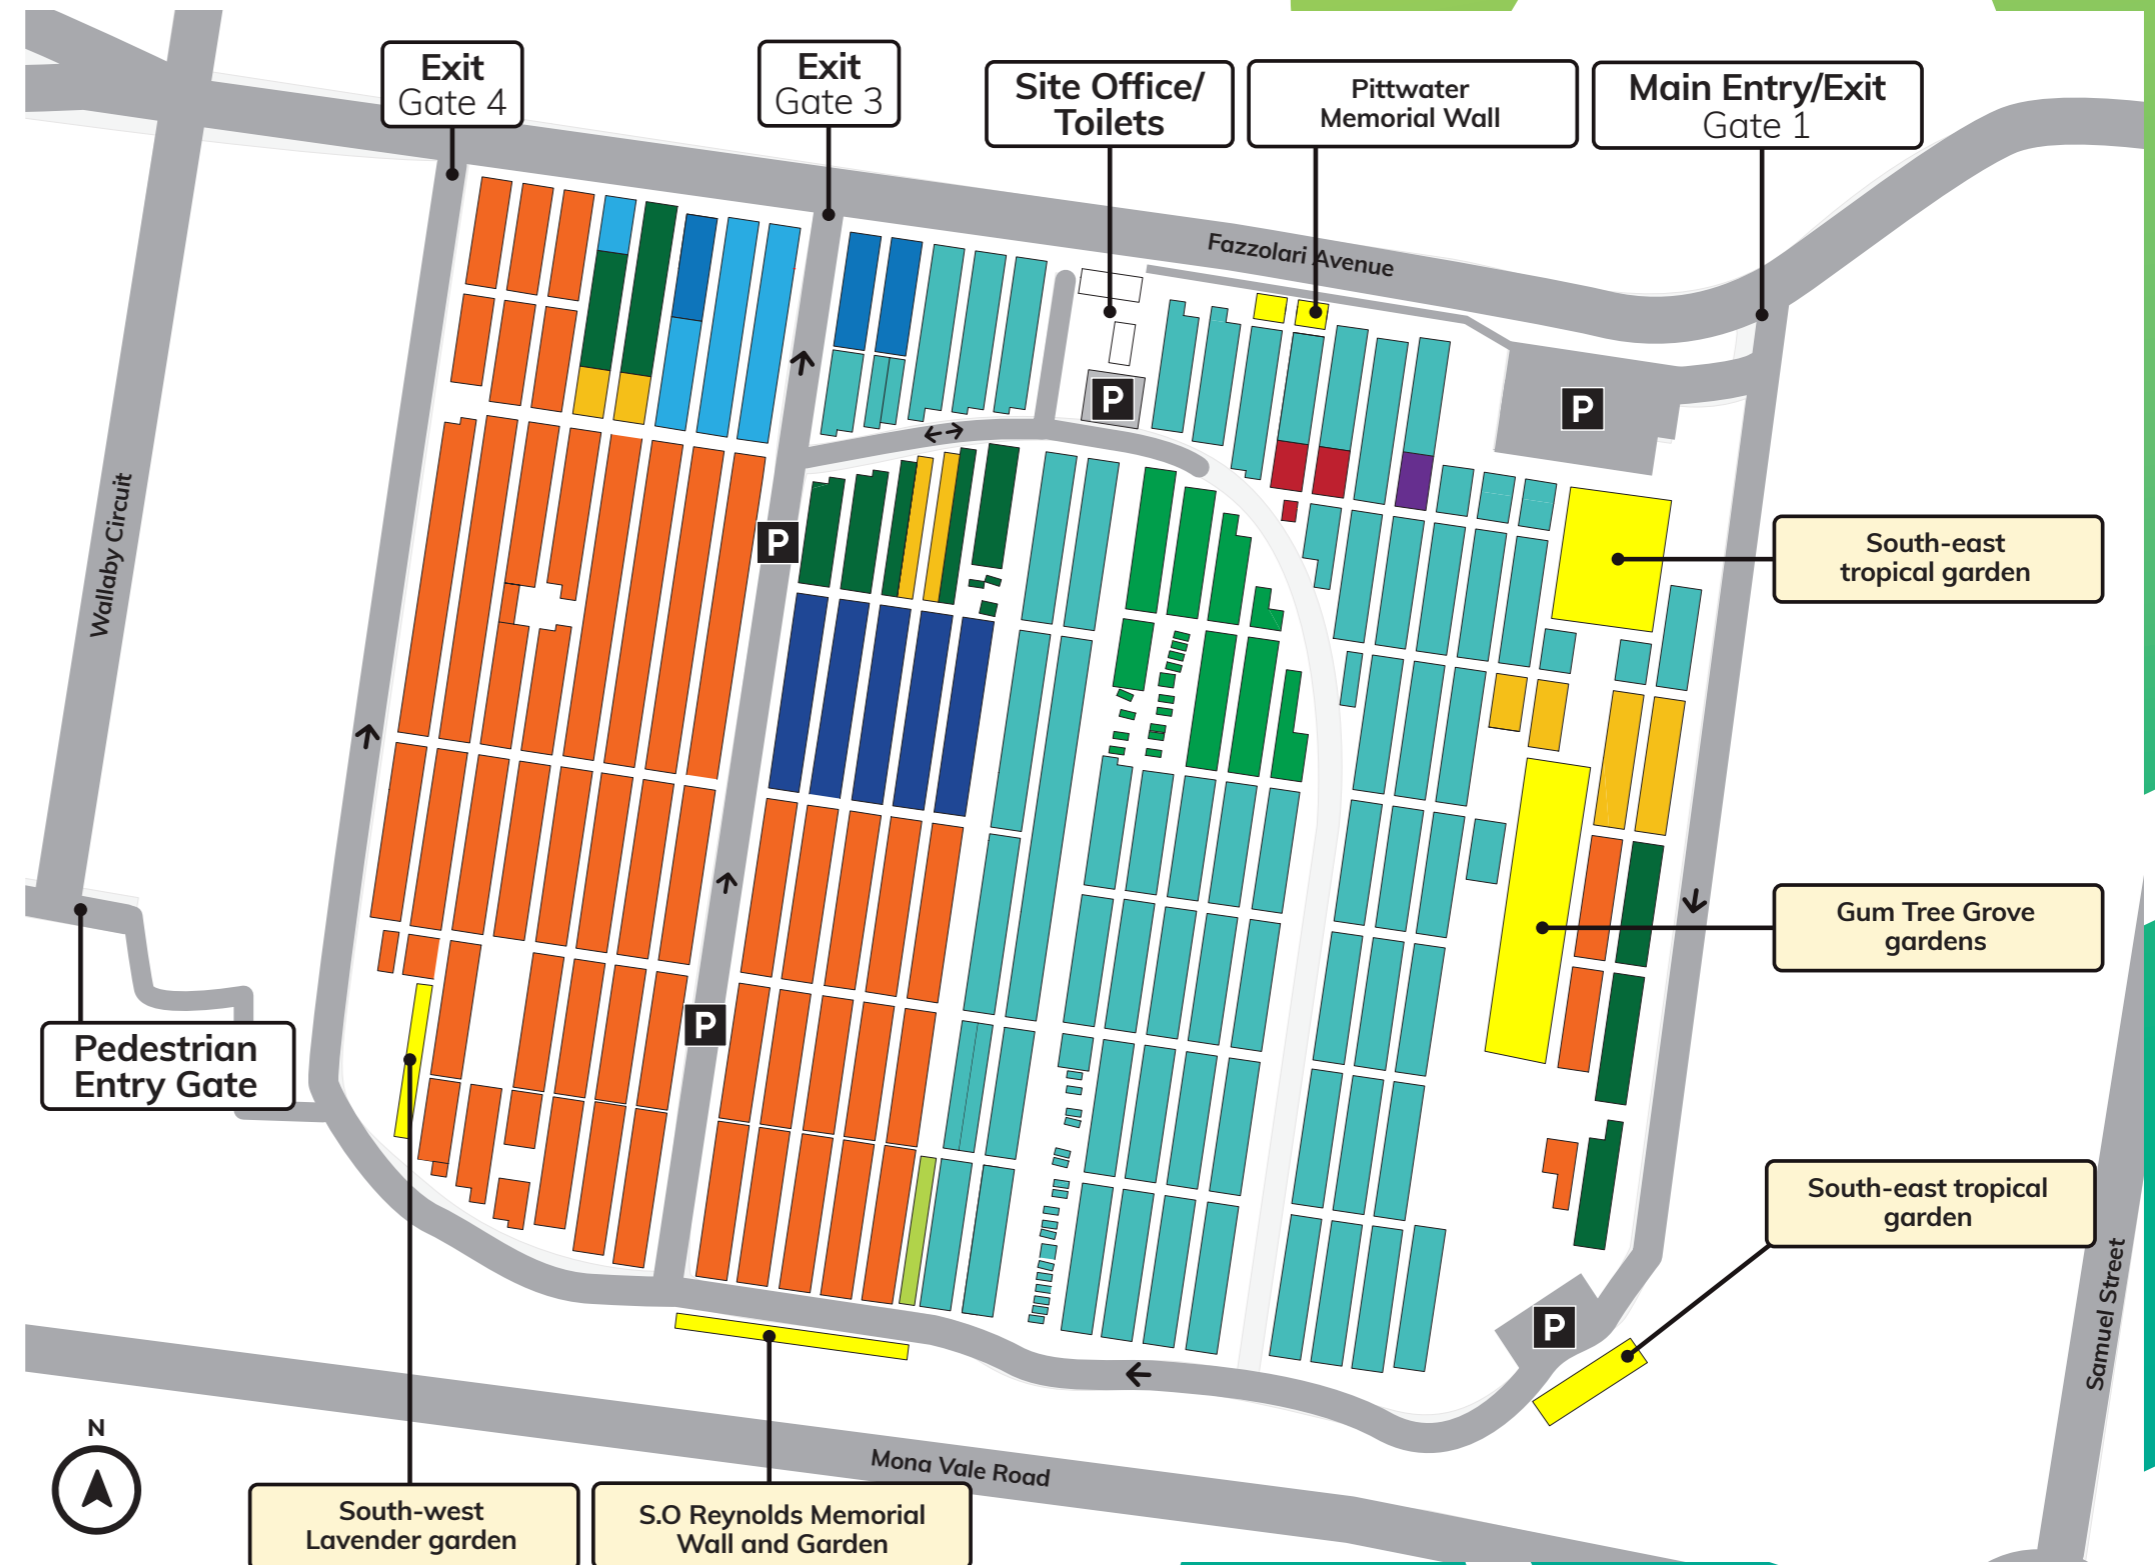

Mona Vale Cemetery

Location map and parking areas

Plot Location - Key

- Congregational
- Church of England
- Latter Day Saints
- Bahai
- Baptist
- Non Sectarian
- Roman Catholic
- Uniting
- Methodist
- Presbyterian
- Headstone Lawn
- Memorial Gardens and Walls

Mona Vale Cemetery

Historical Tour

- 1 Percy Johnson
- 2 George Charles Mudie
- 3 Edmond Henry Collins
- 4 Alfred Smith and Mary Smith
- 5 James Booth
- 6 Roy Byron
- 7 Ethelbert Ambrook Southee OBE
- 8 Martina Langelaar and Gerrit Langelaar
- 9 William Flick OBE and Phyllis Pearl Flick
- 10 Melinda Squires and Augustus Laurence (Laurie) Squires
- 11 Dorothy May Ebb and Arthur Edward Ebb
- 12 Baby Arthur James Larkin, Arthur George Larkin and Olive Larkin
- 13 George Leslie (Les) Hollings AO and Joan Gwendoline Hollings
- 14 Dionisio (Dennis) Rigoni
- 15 Father Geoffrey Innes Davey and Elsa Annette Davey
- 16 Sir Alister Murdoch CBE and Lady Florence Murdoch
- 17 Frank McAskill MBE
- 18 Father Denis Patrick Ryan
- 19 Father Amiel Joseph Sobb
- 20 Margaret Collett Vaile
- 21 Alfred Bruce Edward Crane and Gladys Veronica Crane
- 22 Harold Frederick Lacey and Renee Robson Lacey
- 23 Lucian Michalski
- 24 Marie Bernardine (Robin) Veech and Patrick Ginty Veech
- 25 Francis Michael (Bumper) Farrell and Phyllis Dorothy Farrell
- 26 Gregory John Earle
- 27 John Patrick Ducker AO
- 28 Morris Langlo West AO
- 29 Harvey Maxwell Rose OAM
- 30 Alamoni Taione
- 31 Allan Flinders Gow
- 32 Frederick Grant
- 33 James Heggie
- 34 Euphemia (Effie) Eleanor Baker
- 35 Georges Philibert Bader
- 36 Thomas Henry Bamborough