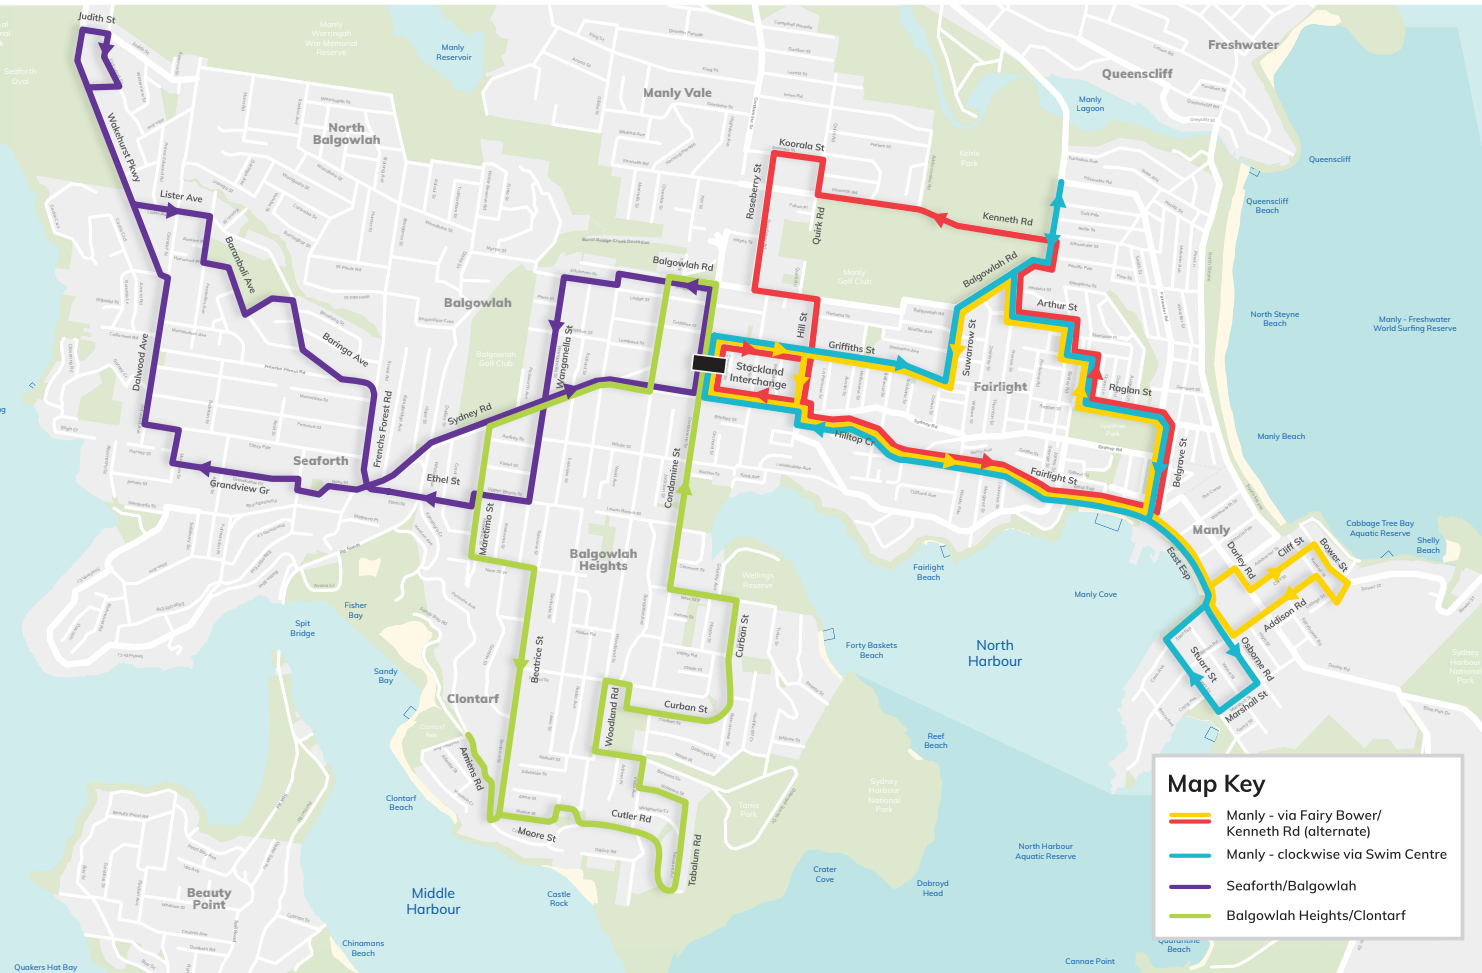

Hop, Skip & Jump Bus Service Timetable

Manly Route - Including Little Manly (clockwise via Swim Centre)

Manly Route - Including Fairy Bower/Kenneth Rd (anti-clockwise via Fairlight St)

Seaforth Route

Balgowlah Heights/Clontarf Route

Effective August 2017

Your Hop, Skip & Jump Bus Timetable

Manly Route (clockwise via Swim Centre and Little Manly)

	Monday to Friday only										Everyday										M-F		
Condamine St Interchange	7.00 am	7.30 am	8.00 am	8.30 am	9.00 am	9.30 am	10.00 am	10.30 am	11.00 am	11.30 am	12.00 pm	12.30 pm	1.00 pm	1.30 pm	2.00 pm	2.30 pm	3.00 pm	3.30 pm	4.00 pm	4.30 pm	5.00 pm	5.30 pm	6.00 pm
Swim Centre	7.06 am	7.36 am	8.06 am	8.36 am	9.06 am	9.36 am	10.06 am	10.36 am	11.06 am	11.36 am	12.06 pm	12.36 pm	1.06 pm	1.36 pm	2.06 pm	2.36 pm	3.06 pm	3.36 pm	4.06 pm	4.36 pm	5.06 pm	5.36 pm	6.06 pm
Town Hall	7.13 am	7.43 am	8.13 am	8.43 am	9.13 am	9.43 am	10.13 am	10.43 am	11.13 am	11.43 am	12.13 pm	12.43 pm	1.13 pm	1.43 pm	2.13 pm	2.43 pm	3.13 pm	3.43 pm	4.13 pm	4.43 pm	5.13 pm	5.43 pm	6.13 pm
Little Manly Beach	7.16 am	7.46 am	8.16 am	8.46 am	9.16 am	9.46 am	10.16 am	10.46 am	11.16 am	11.46 am	12.16 pm	12.46 pm	1.16 pm	1.46 pm	2.16 pm	2.46 pm	3.16 pm	3.46 pm	4.16 pm	4.46 pm	5.16 pm	5.46 pm	6.16 pm
Manly Wharf	7.19 am	7.49 am	8.19 am	8.49 am	9.19 am	9.49 am	10.19 am	10.49 am	11.19 am	11.49 am	12.19 pm	12.49 pm	1.19 pm	1.49 pm	2.19 pm	2.49 pm	3.19 pm	3.49 pm	4.19 pm	4.49 pm	5.19 pm	5.49 pm	6.19 pm
Condamine St Interchange	7.26 am	7.56 am	8.26 am	8.56 am	9.26 am	9.56 am	10.26 am	10.56 am	11.26 am	11.56 am	12.26 pm	12.56 pm	1.26 pm	1.56 pm	2.26 pm	2.56 pm	3.26 pm	3.56 pm	4.26 pm	4.56 pm	5.26 pm	5.56 pm	6.26 pm