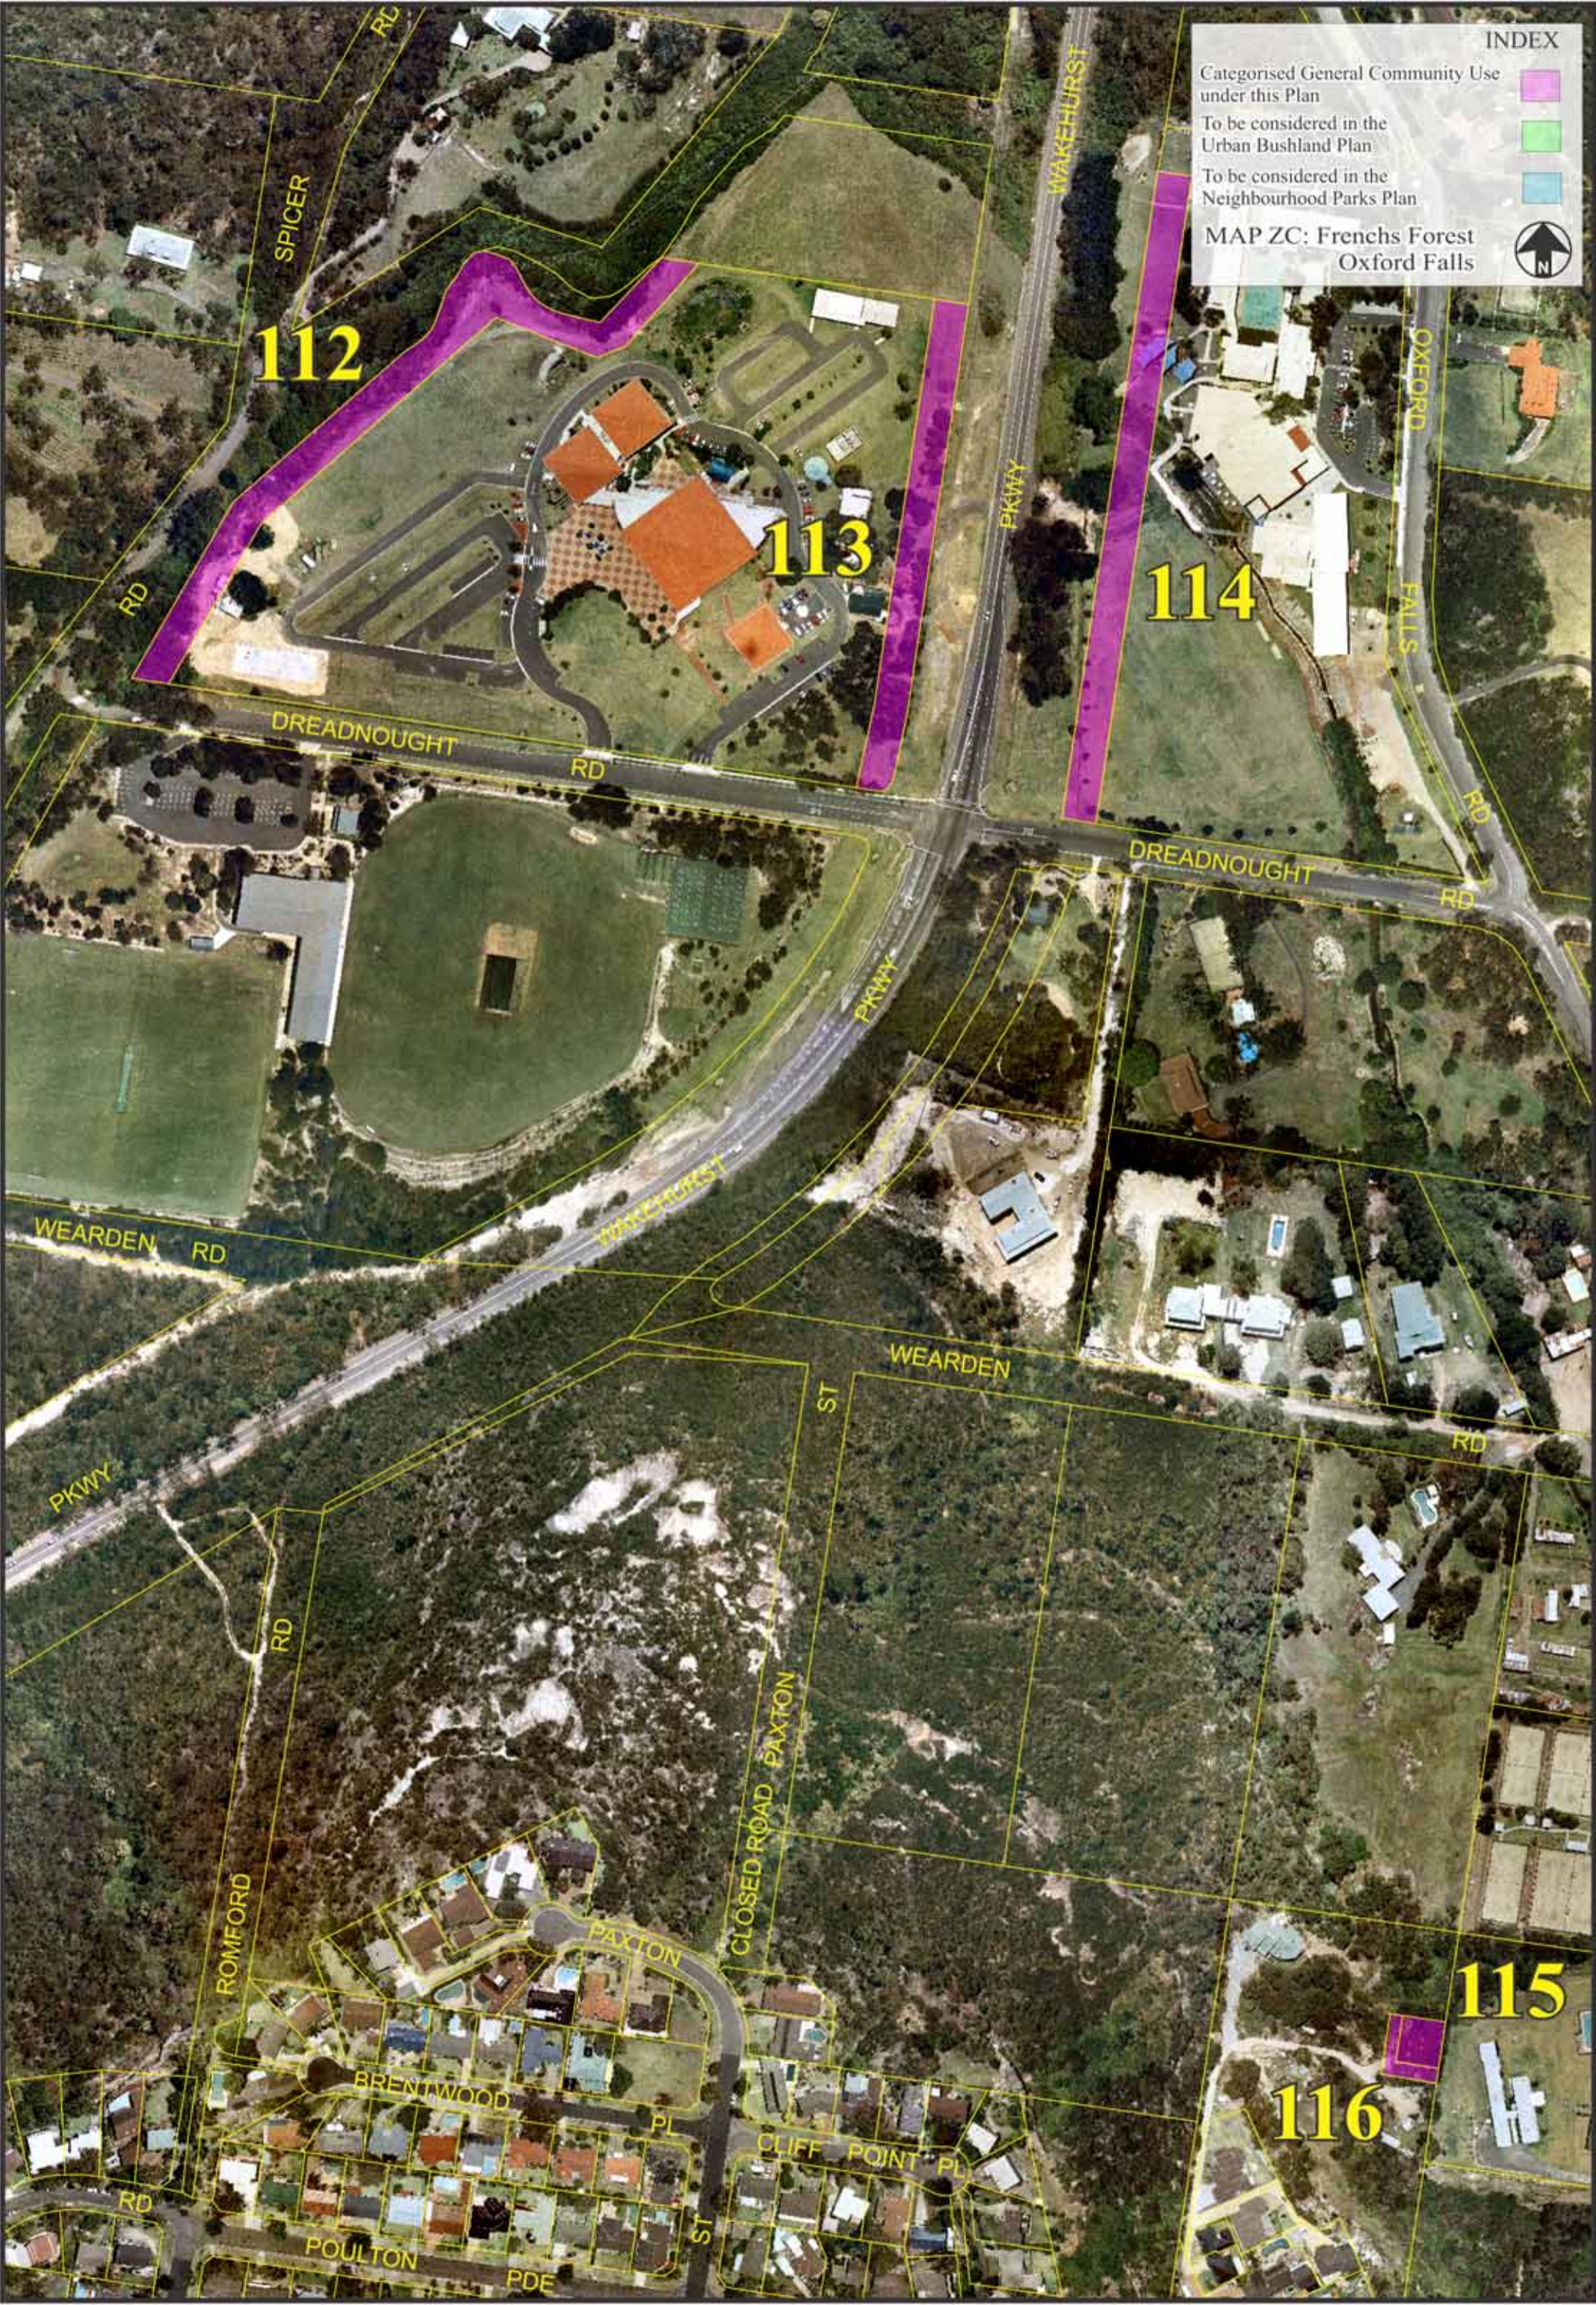

INDEX

- Categorised General Community Use under this Plan 
- To be considered in the Urban Bushland Plan 
- To be considered in the Neighbourhood Parks Plan 

MAP ZC: Frenchs Forest
Oxford Falls

112

113

114

115

116

SPICER RD

RD

DREADNOUGHT RD

RD

WAKEHURST

PKWY

OXFORD FALLS RD

RD

DREADNOUGHT RD

RD

WEARDEN RD

WAKEHURST

WEARDEN

RD

PKWY

RD

ST

CLOSED ROAD PAXTON

ROMFORD RD

PAXTON

BRENTWOOD PL

PL