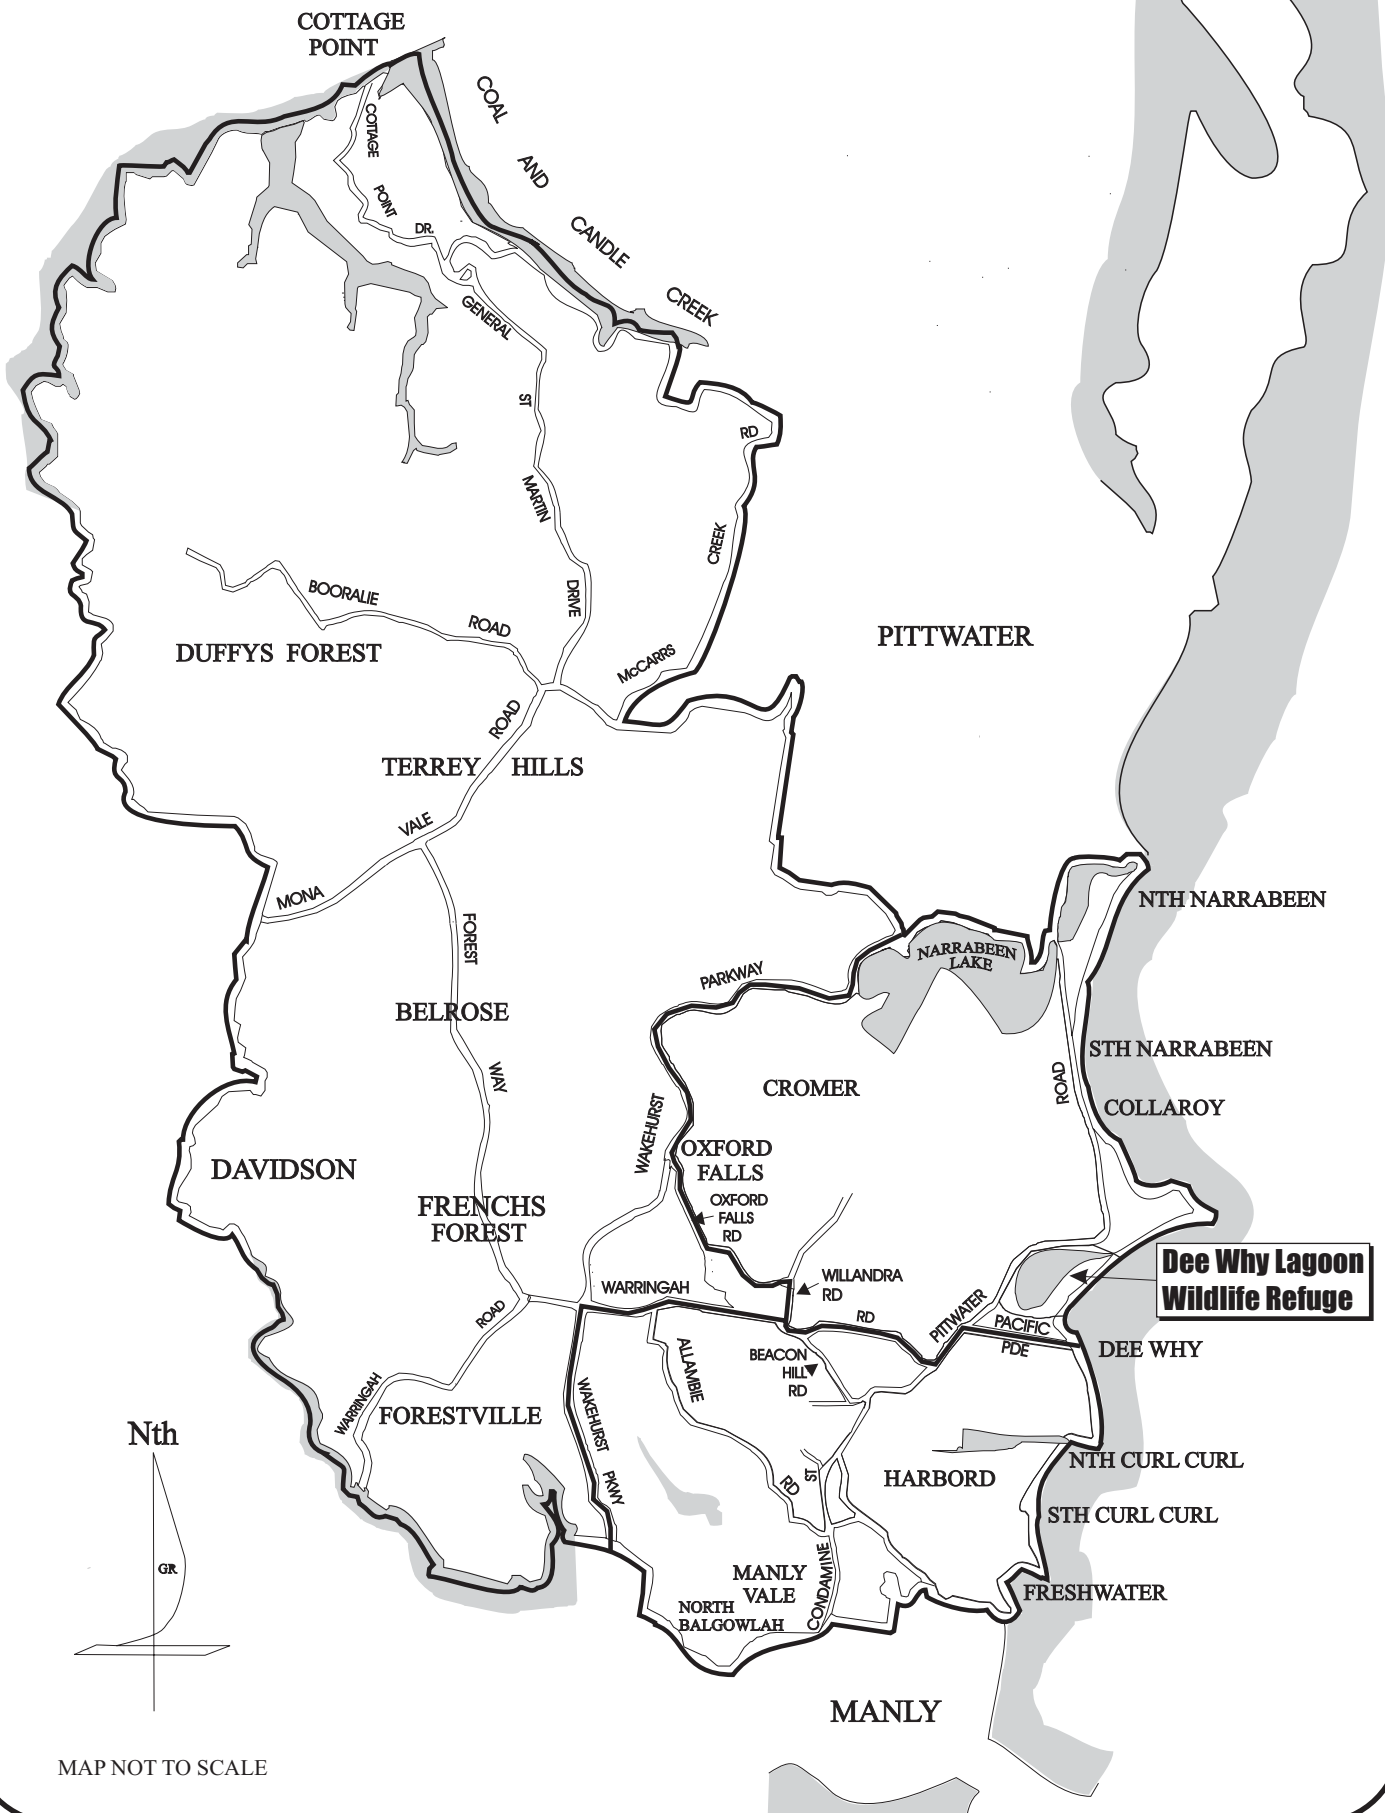

# WARRINGAH COUNCIL LOCAL GOVERNMENT AREA

Figure 2: Location of Dee Why Lagoon Wildlife Refuge within a Regional Context